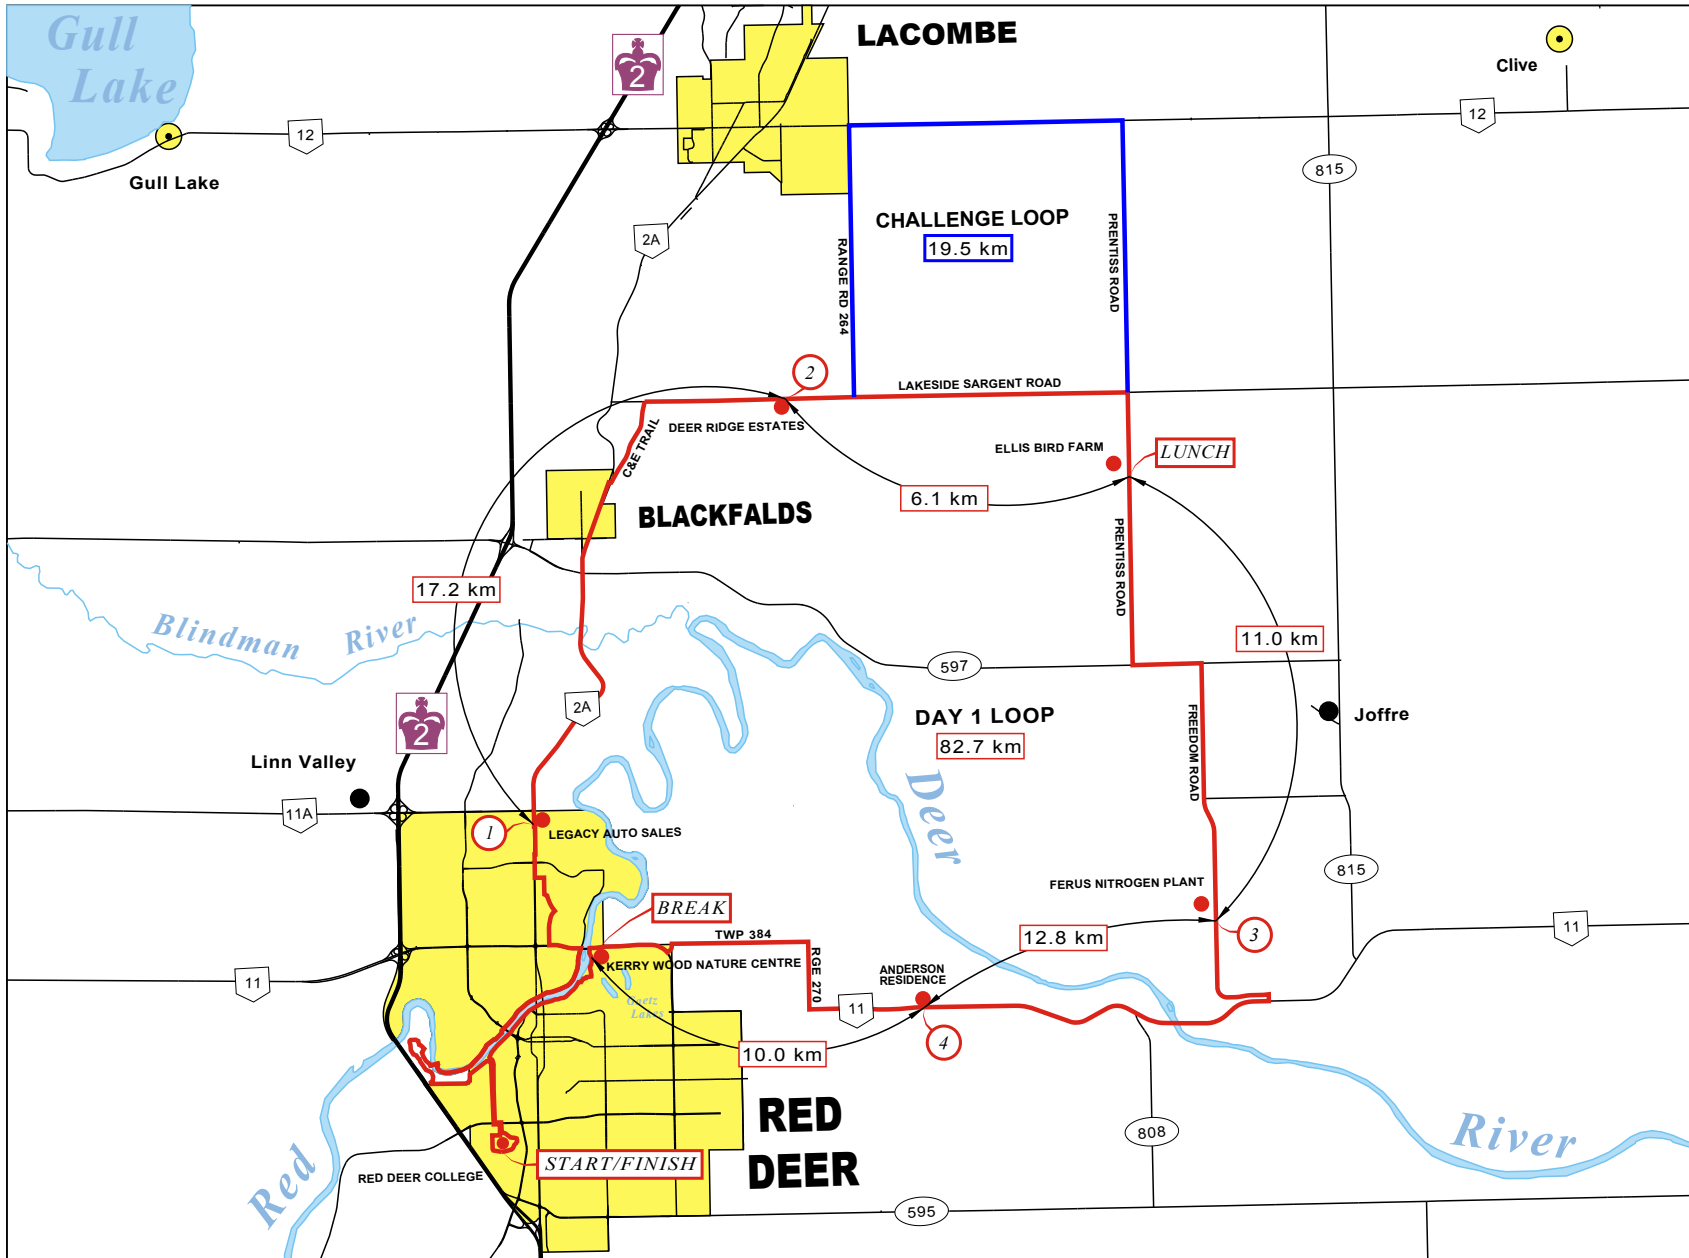

2010 RONA MS BIKE TOUR - DAY 1

LEGEND

DAY 1 ROUTE	
CHALLENGE LOOP	
CHECKPOINTS	
OTHER STOPS	
DAY 1 DISTANCES	
CHALLENGE DISTANCE	

(SEE REVERSE FOR DETAIL OF RED DEER AND DIRECTIONS)