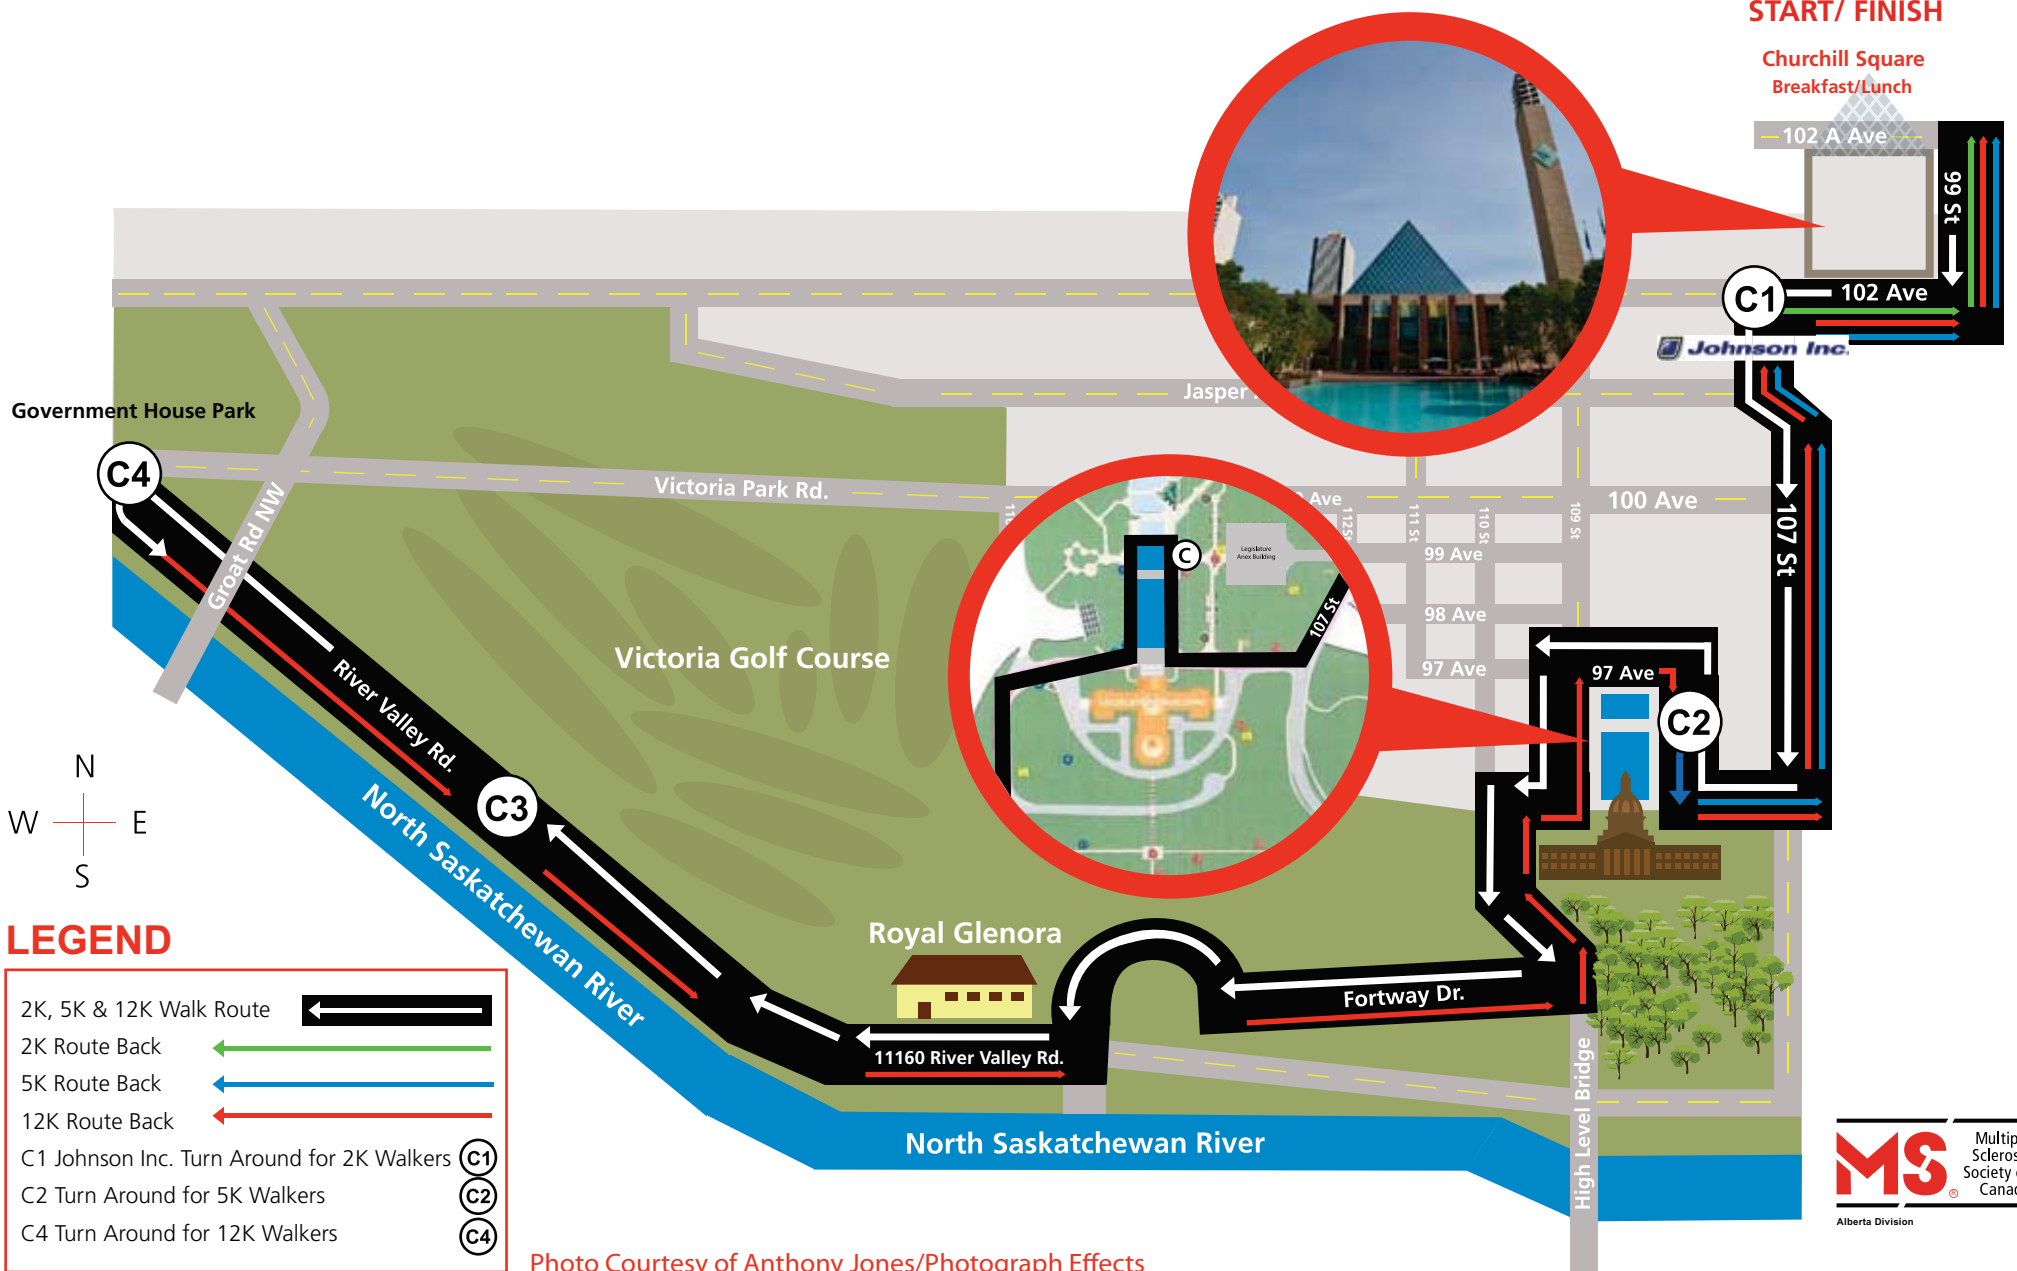

2010 Edmonton Enerflex MS Walk Route

Sunday May 16, 2010

START/ FINISH

Churchill Square
Breakfast/Lunch

LEGEND

- 2K, 5K & 12K Walk Route
- 2K Route Back
- 5K Route Back
- 12K Route Back
- C1 Johnson Inc. Turn Around for 2K Walkers
- C2 Turn Around for 5K Walkers
- C4 Turn Around for 12K Walkers

Photo Courtesy of Anthony Jones/Photograph Effects