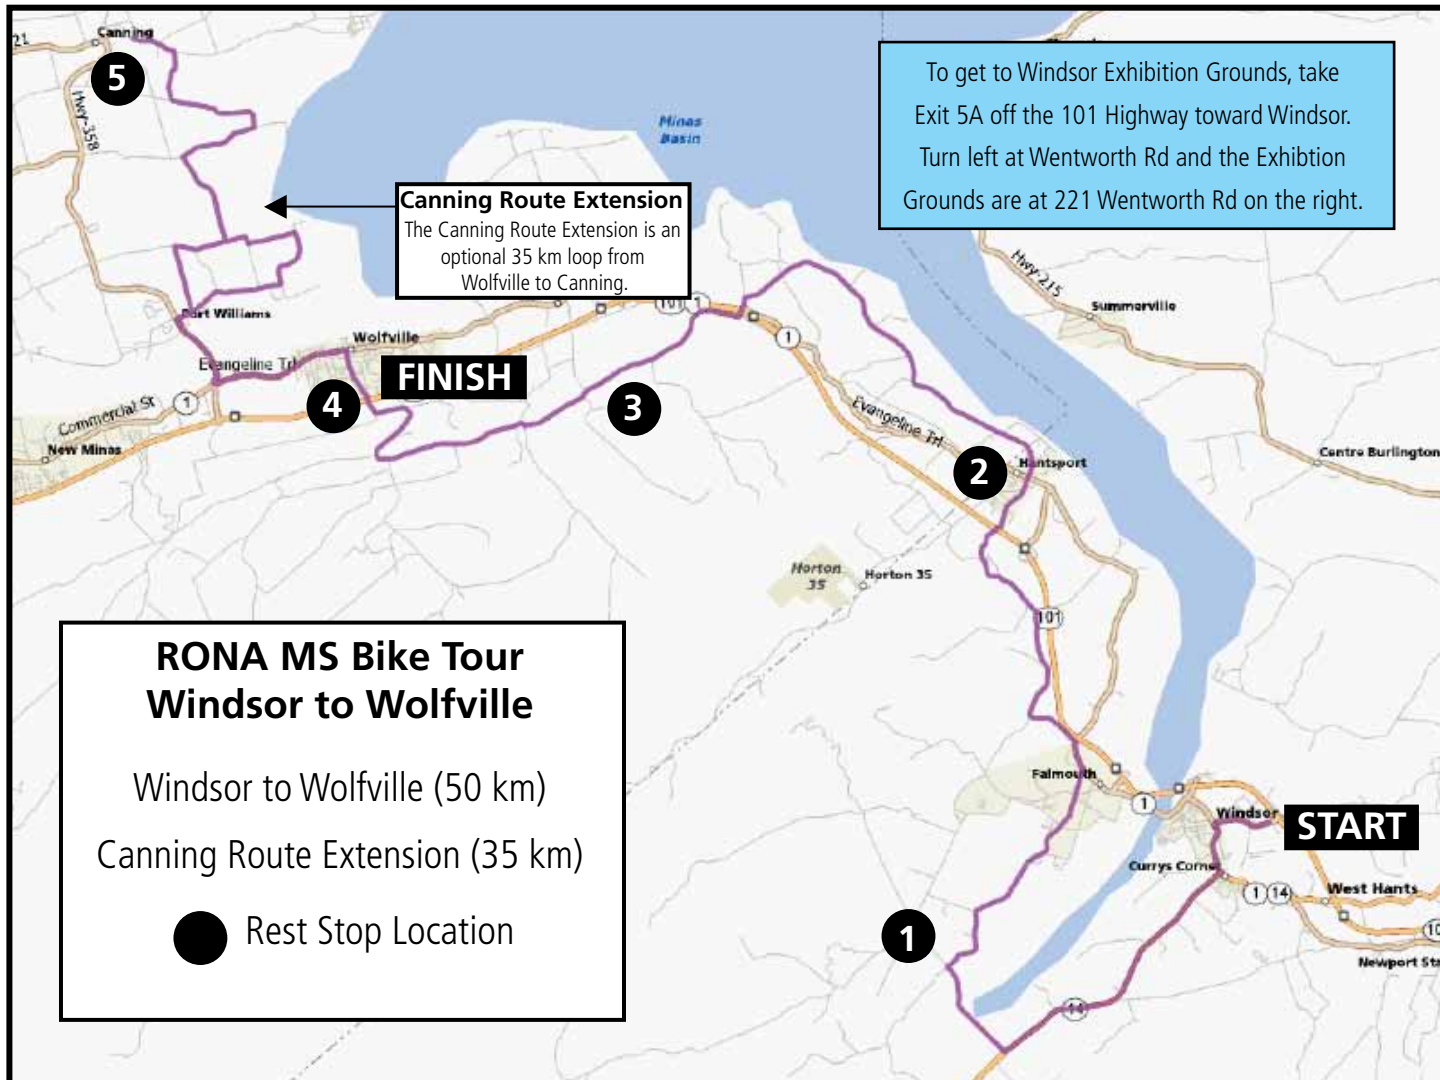

# Route Map & Directions

## RONA MS Bike Tour Windsor to Wolfville

Windsor to Wolfville (50 km)

Canning Route Extension (35 km)

● Rest Stop Location

### Rest Stop Guide

Rest Stop # 1	11 km	Private Residence Falmouth Dyke Rd.
Rest Stop # 2	26 km	Hantsport Memorial Community Centre
Rest Stop # 3	41 km	Melanson Community Hall
Rest Stop # 4	49 km	Lunch
Finish (Regular)		Acadia University
Route Extension	68 km	Bruce Spicer Park (Village of Canning)
Challenge Finish	85 km	Acadia University

### Along the route you will find...

- ✓ Rest stops stocked with water, juice, granola bars, fruit, cheese and helpful volunteers!
- ✓ On route mechanical support provided by Cyclesmith
- ✓ First aid provided by the Canadian Ski Patrol
- ✓ Healthy and filling lunches to help fuel your body for the ride of your life!
- ✓ Enthusiastic volunteers to cheer you along the way!