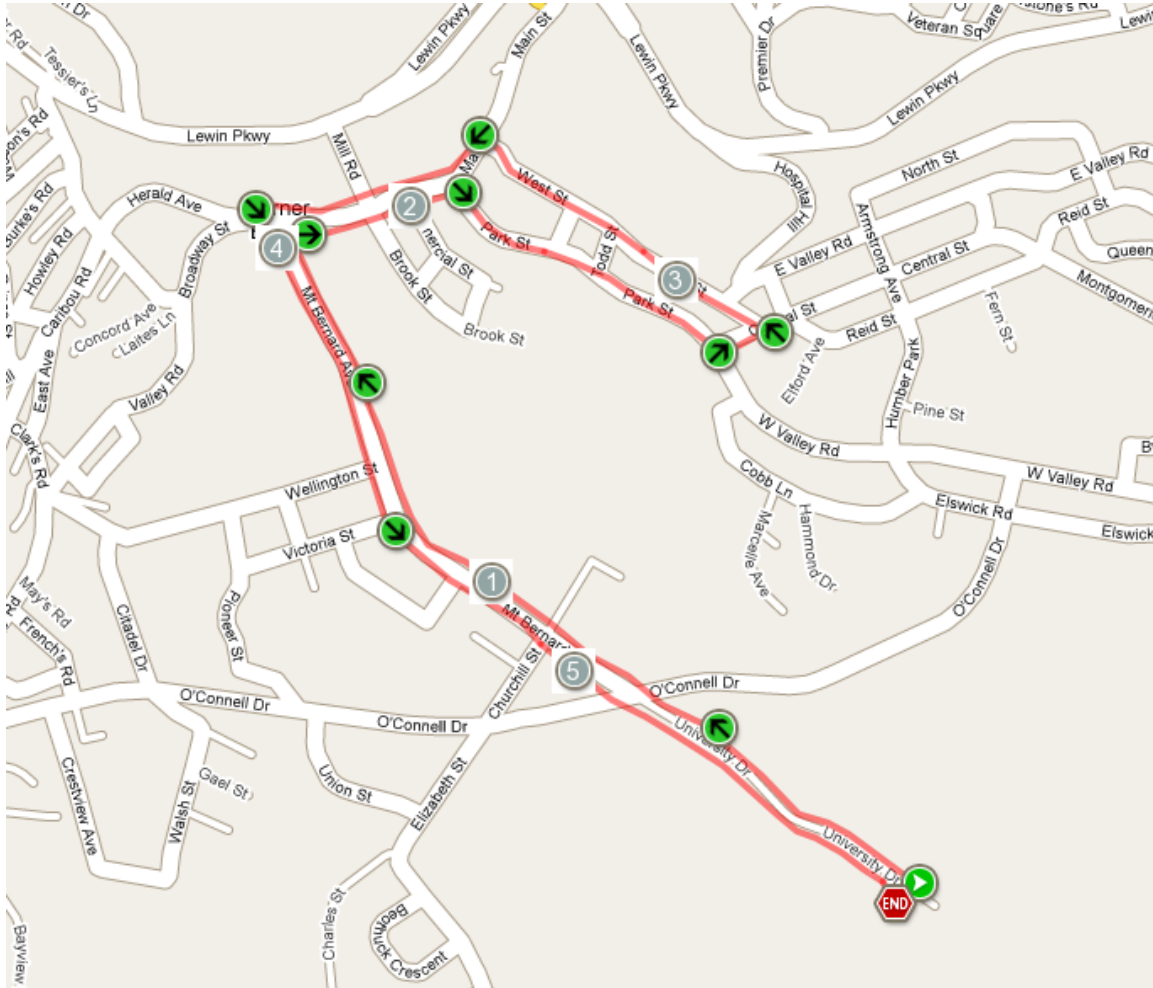

# Corner Brook Route

## Sunday, May 27

**Start/Finish Location:** Pepsi Centre  
1 Canada Games Place

**Check-in Time:** 1:00PM  
**Walk Time:** 2:00PM

### SHORT ROUTE

-  **Start**
-  **Finish**
-  **KM's**

The short route starts at City Hall near the bottom of Mount Bernard Ave and includes Main St, Park St, part of Central St and West St.

**NOTE:** Short Route participants will still meet at the Pepsi Centre for the opening and closing ceremonies. A wheelchair accessible bus will be available to transfer from the Pepsi Centre to City Hall and back again.