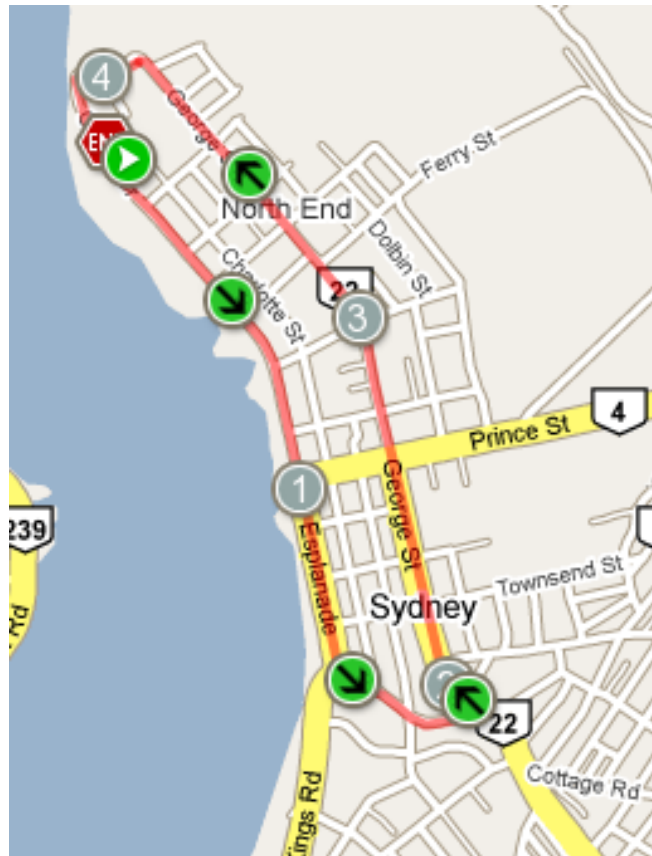

# Sydney Route

Sunday, May 29

-  Start
-  Finish
-  KM's

**Start/Finish Location:**

**Sydney Armouries  
Victoria Park**

**Check-in Time:**

**1:00PM**

**WALK Time:**

**2:00PM**

## **ROUTE**

- START at Victoria Park Armouries in the north end of Sydney
- Walk south along the Esplanade
- Turn left onto Byng Avenue and walk towards George St
- Turn left onto George St. Walk north along George
- Continue on to the Esplanade and return to the Armouries
- FINISH