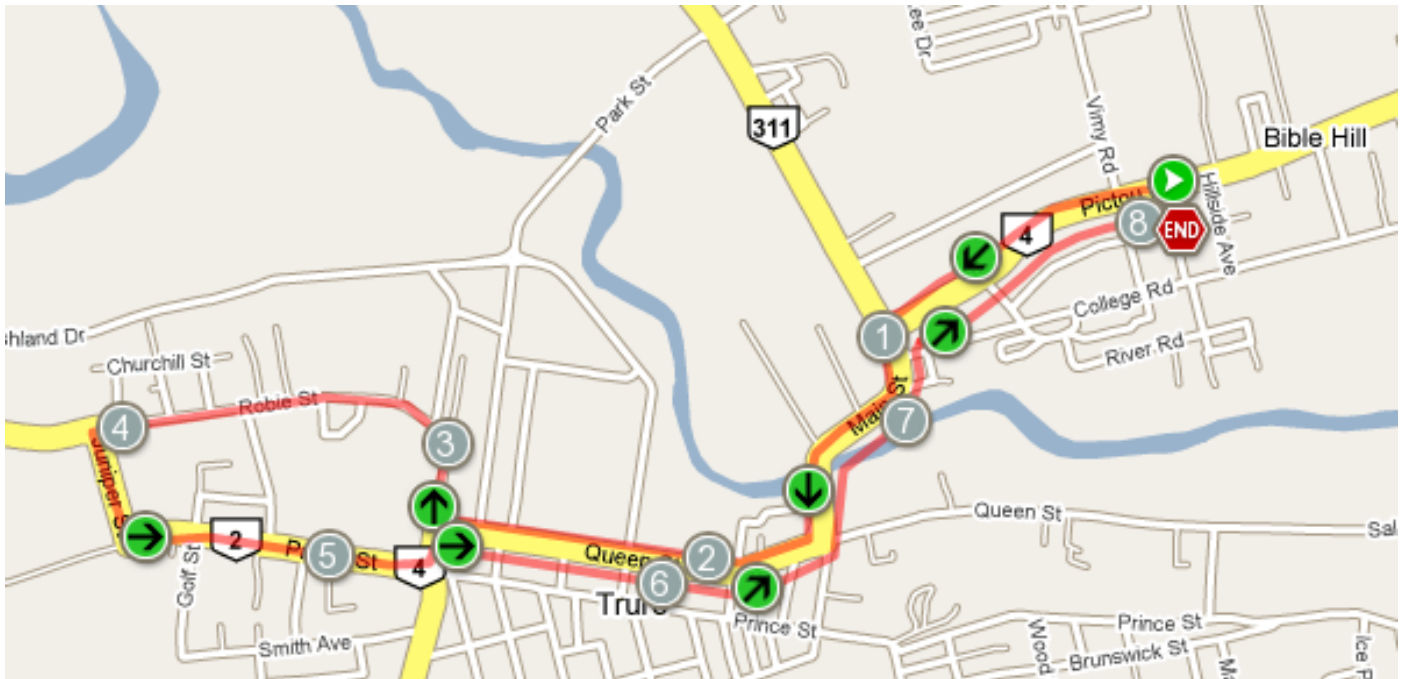

Truro Route

Sunday, May 27

EVERY STEP MATTERS.

Start/Finish Location:

**Bible Hill Central Elementary School
103 Pictou Road**

Check-in Time:

1:00PM

Walk Time:

2:00PM

Start

Finish

KM's