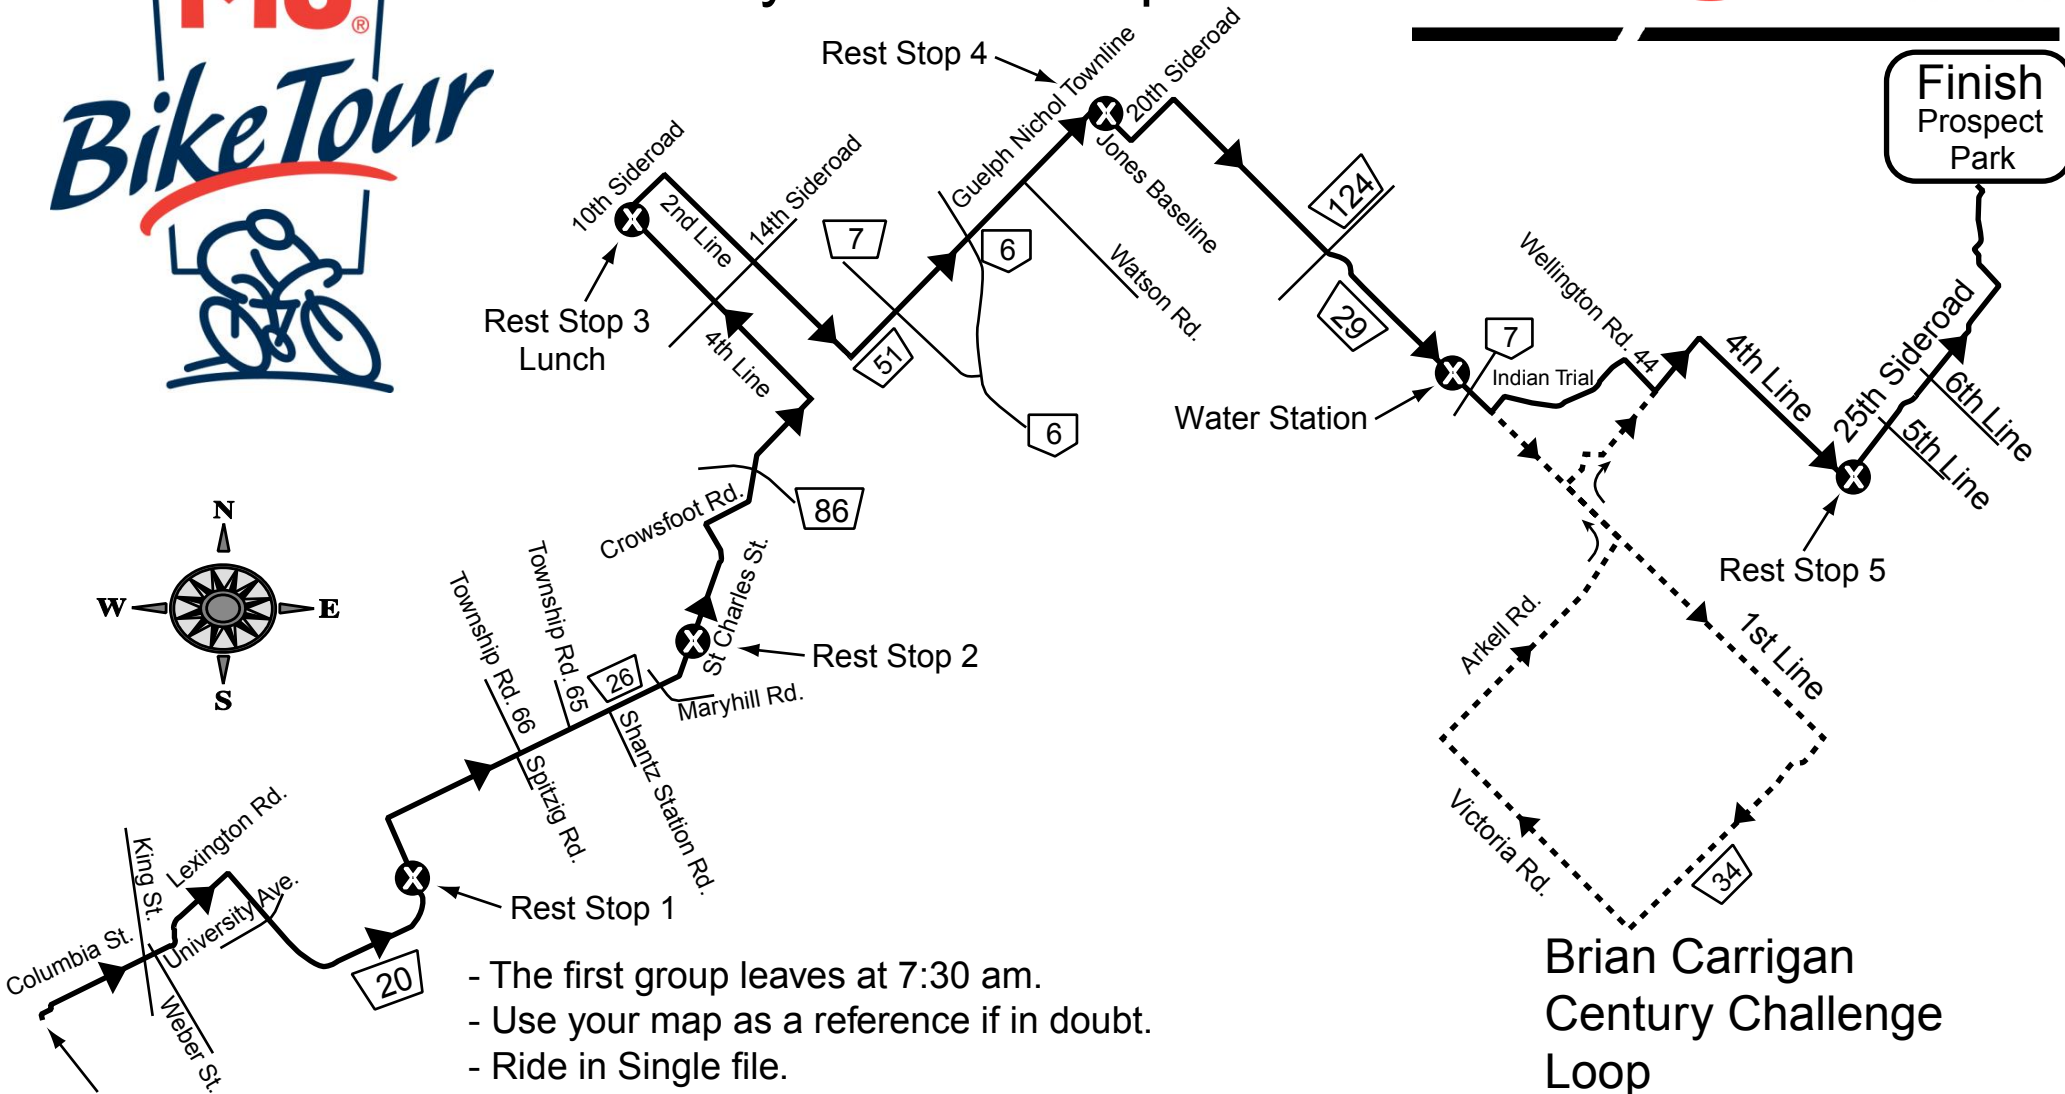

RONA MS Bike Tour

2010 Acton to Waterloo

Day 1 Route Map

Finish
University of Waterloo

- The first group leaves at 8:00 am.
- Use your map as a reference if in doubt.
- Ride in Single file.
- For safety please obey all traffic signals / signs.
- In case of an accident or extreme fatigue, remain where you are. An event volunteer will assist you.
- Have fun, enjoy your ride and be safe!!

Brian Carrigan
Century Challenge
Loop
Optional
adds 25 km to route

RONA MS Bike Tour

2010 Acton to Waterloo

Day 2 Route Map

Multiple Sclerosis Society of Canada

Start
University of Waterloo

- The first group leaves at 7:30 am.
- Use your map as a reference if in doubt.
- Ride in Single file.
- For safety please obey all traffic signals / signs.
- In case of an accident or extreme fatigue, remain where you are. An event volunteer will assist you.
- Have fun, enjoy your ride and be safe!!

**Brian Carrigan
Century Challenge
Loop**
Optional
adds 25 km to route