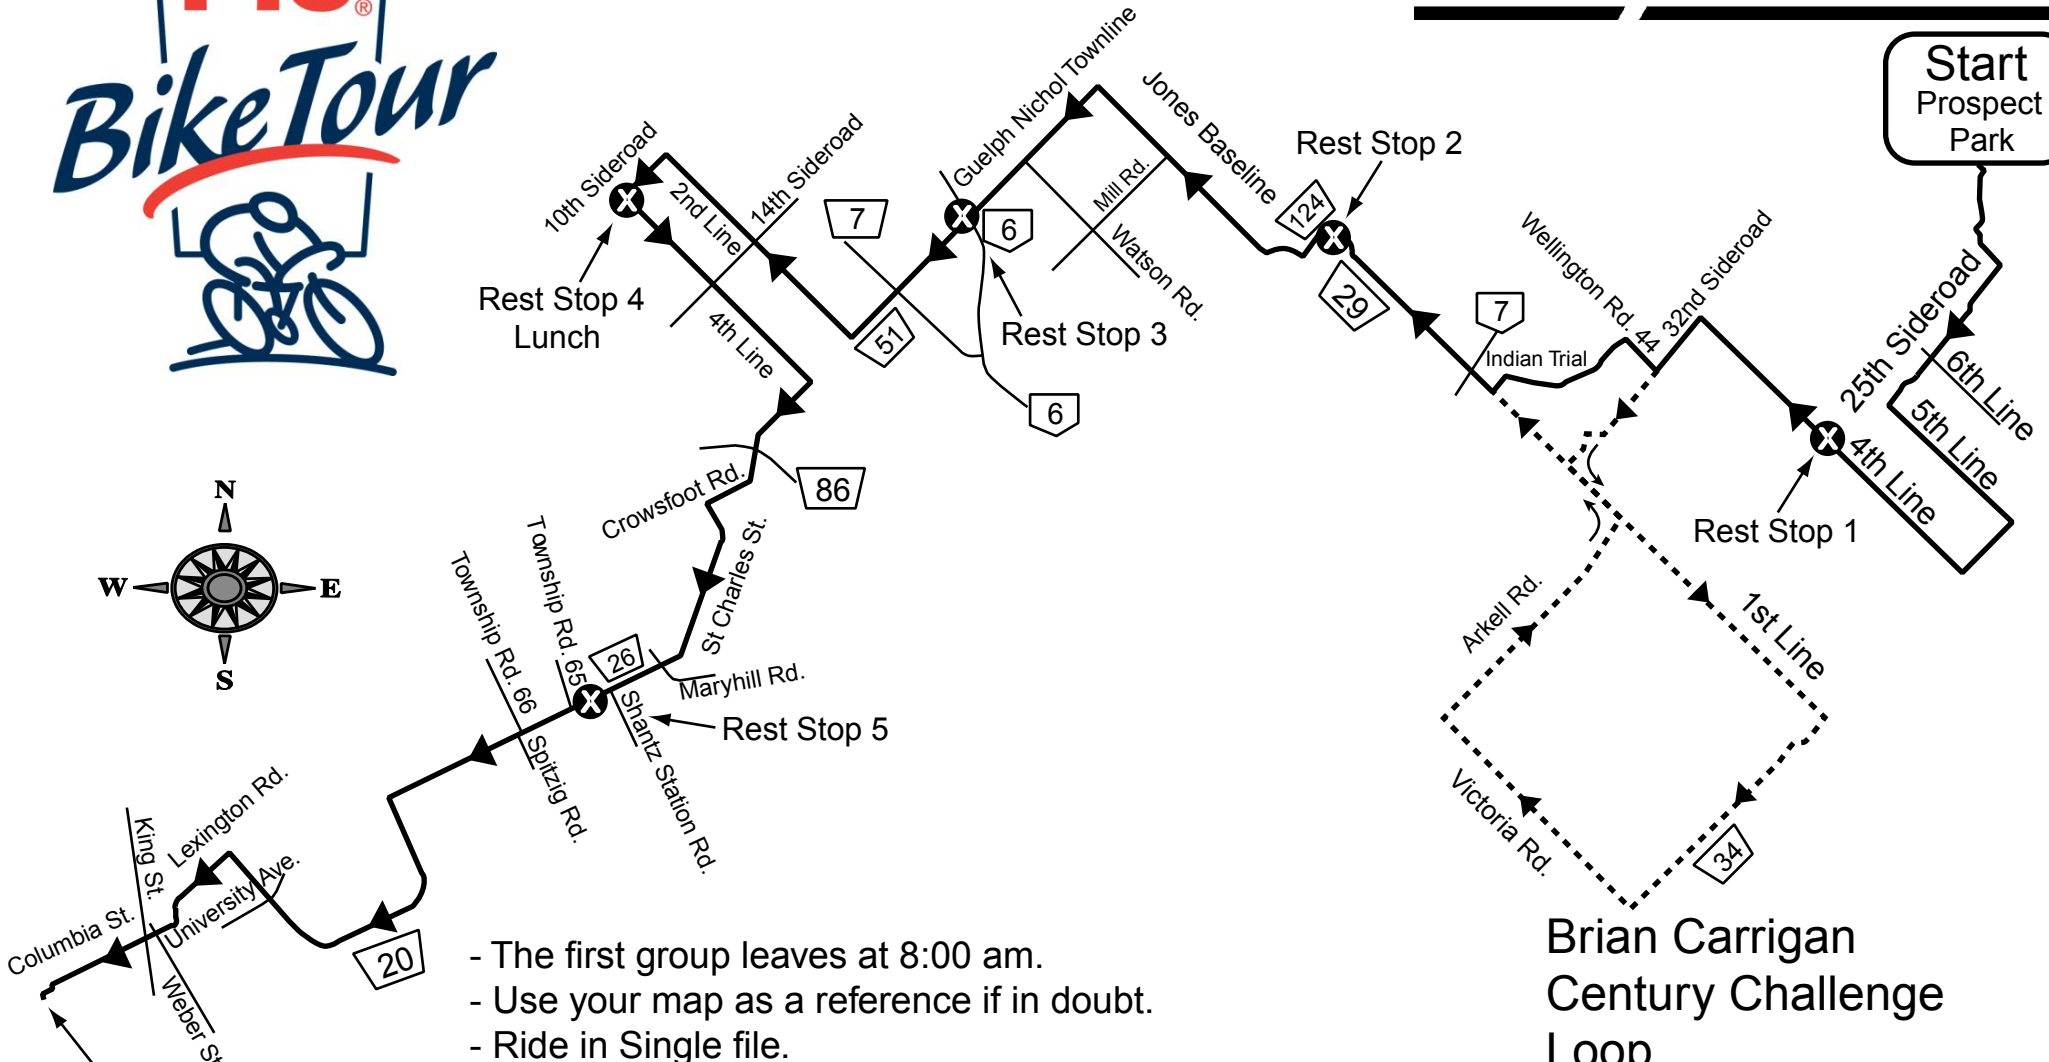

RONA MS Bike Tour

2010 Acton to Waterloo

Day 1 Route Map

Finish
University of Waterloo

- The first group leaves at 8:00 am.
- Use your map as a reference if in doubt.
- Ride in Single file.
- For safety please obey all traffic signals / signs.
- In case of an accident or extreme fatigue, remain where you are. An event volunteer will assist you.
- Have fun, enjoy your ride and be safe!!

Brian Carrigan
Century Challenge
Loop
Optional
adds 25 km to route

RONA MS Bike Tour

2010 Acton to Waterloo

Day 2 Route Map

Multiple Sclerosis Society of Canada

Start
University of Waterloo

- The first group leaves at 7:30 am.
- Use your map as a reference if in doubt.
- Ride in Single file.
- For safety please obey all traffic signals / signs.
- In case of an accident or extreme fatigue, remain where you are. An event volunteer will assist you.
- Have fun, enjoy your ride and be safe!!

**Brian Carrigan
Century Challenge
Loop**
Optional
adds 25 km to route