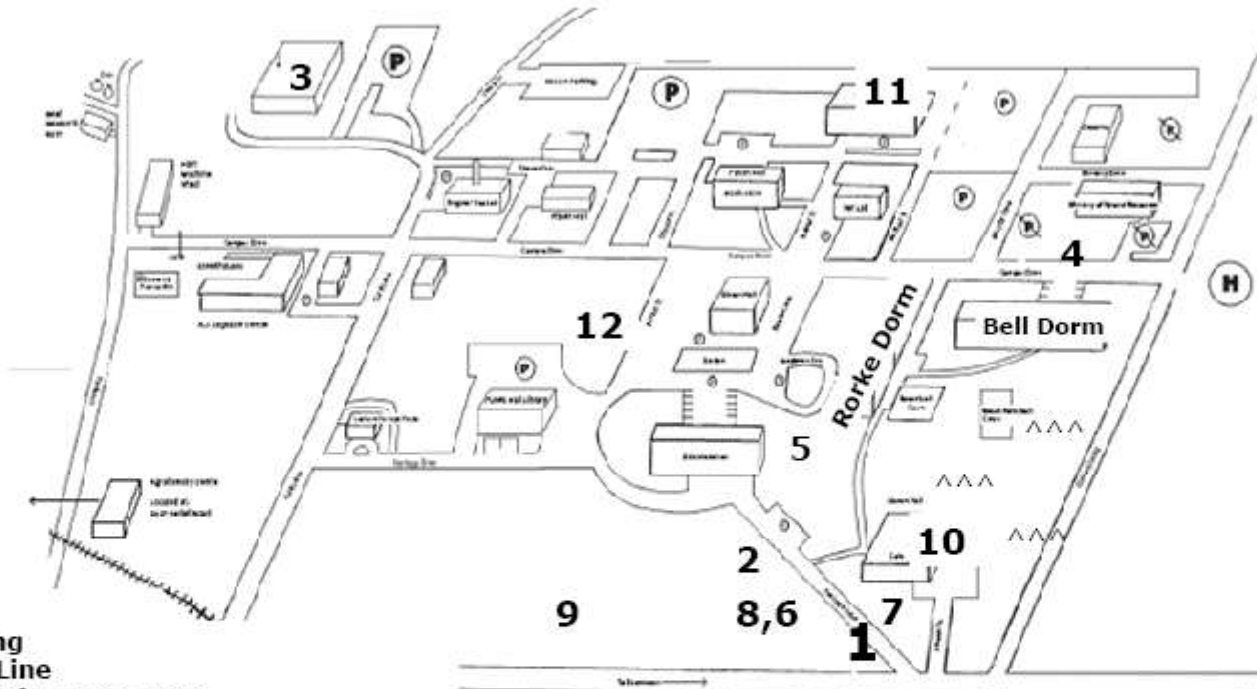

Carleton University Campus Map

Via Highway 417

Exit Highway 417 at Bronson Avenue
Follow Bronson Avenue south
approximately 2 km. The campus
entrance will be on the right at the
intersection of Bronson and Sunnyside
Avenue.

OCTranspo routes #4 and #7 both enter
the campus.

Norm Fenn Gym is building 8
Volunteers may park in lots 3,
4, or 5.

Welcome to Kemptville Campus!!!

- ^^^ Camping
1. Finish Line
 2. Sign up for Extra Loop
 3. Bike Storage
 4. Volunteer Check-In / Accommodation
Check in & Luggage Pick up
 5. Corn Roast, TeamMS photos
 6. Massage Therapists
 7. Beer Garden and Entertainment
 8. Bike Trade Show Expo, Silent Auction,
Snail Race
 9. Medieval demonstration
 10. Dinner and Breakfast
 11. Evening Ceremonies
 12. Campfire - Weather permitting
 13. Bicycle Jousting and Bocce ball