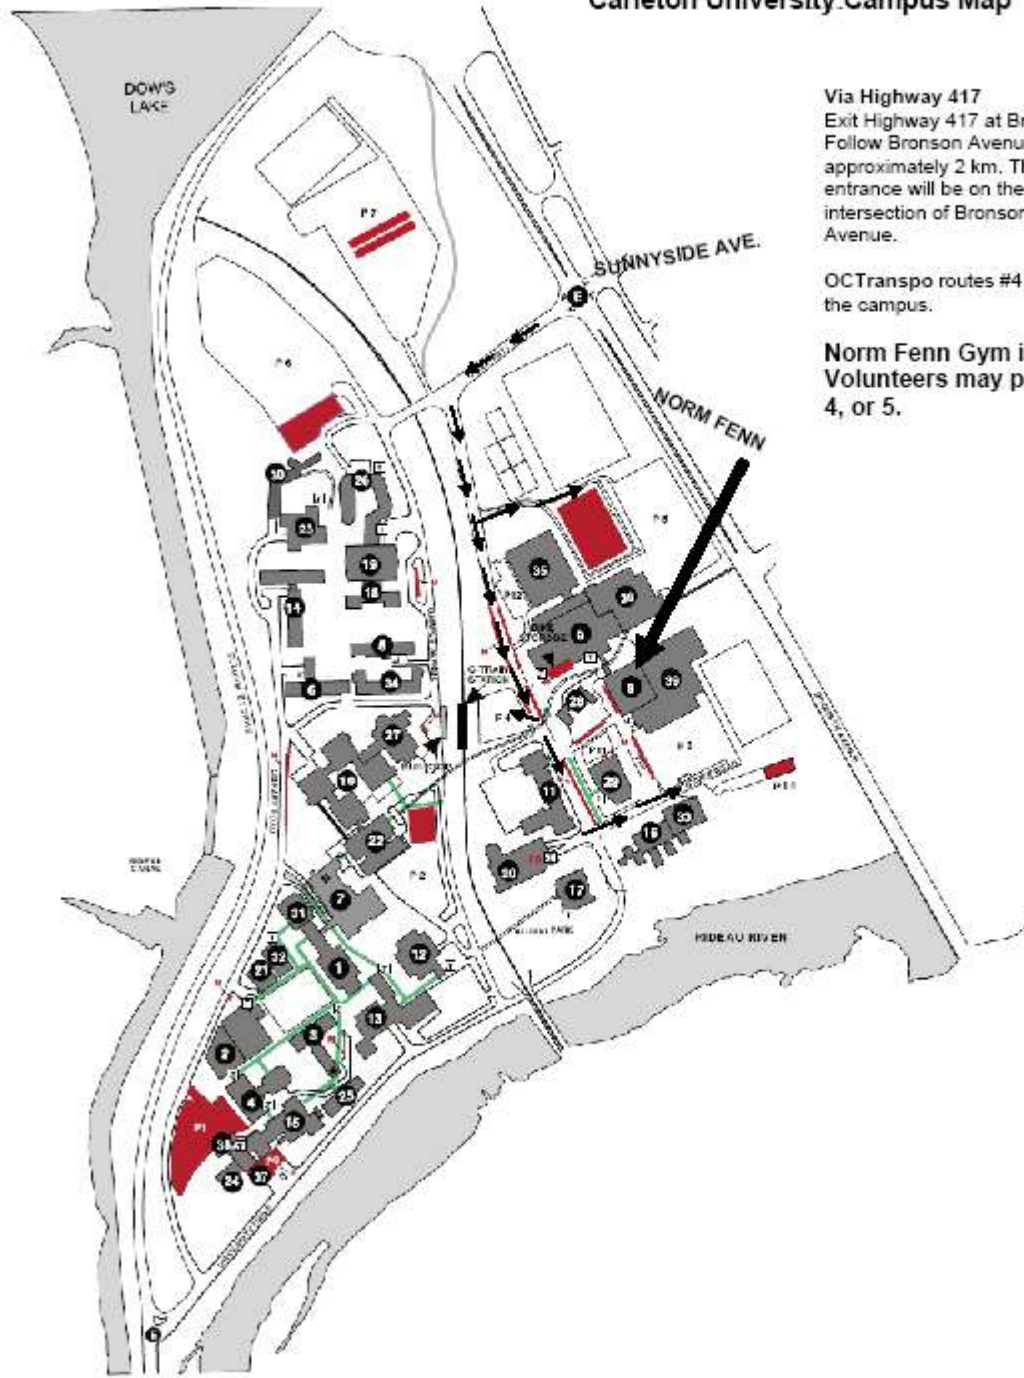

Carleton University Campus Map

Via Highway 417

Exit Highway 417 at Bronson Avenue
Follow Bronson Avenue south
approximately 2 km. The campus
entrance will be on the right at the
intersection of Bronson and Sunnyside
Avenue.

OCTranspo routes #4 and #7 both enter
the campus.

Norm Fenn Gym is building 8
Volunteers may park in lots 3,
4, or 5.